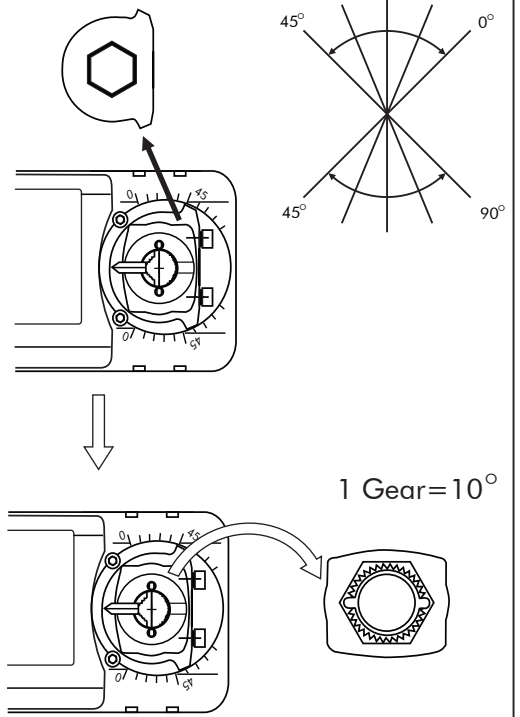

6

MASTER/SLAVE

Max. 5 Actuators

NPG
0...100%

7

8